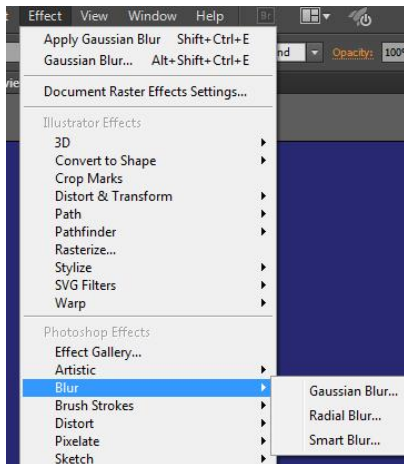

2 Informal Balance Designs

Create 2 Exciting informal balance designs with multiple shapes and complex imagery.
Create one with an abstract design and one with at least one representational element.

- Include Geometric and Free form shapes!
- Show an OBVIOUS focal point!

Your design should show

Transparency

Warp tools

Drop Shadow

Blur Tool - Effect/Blur/Gaussian Blur

Exciting imagery – just a few shapes is boring!